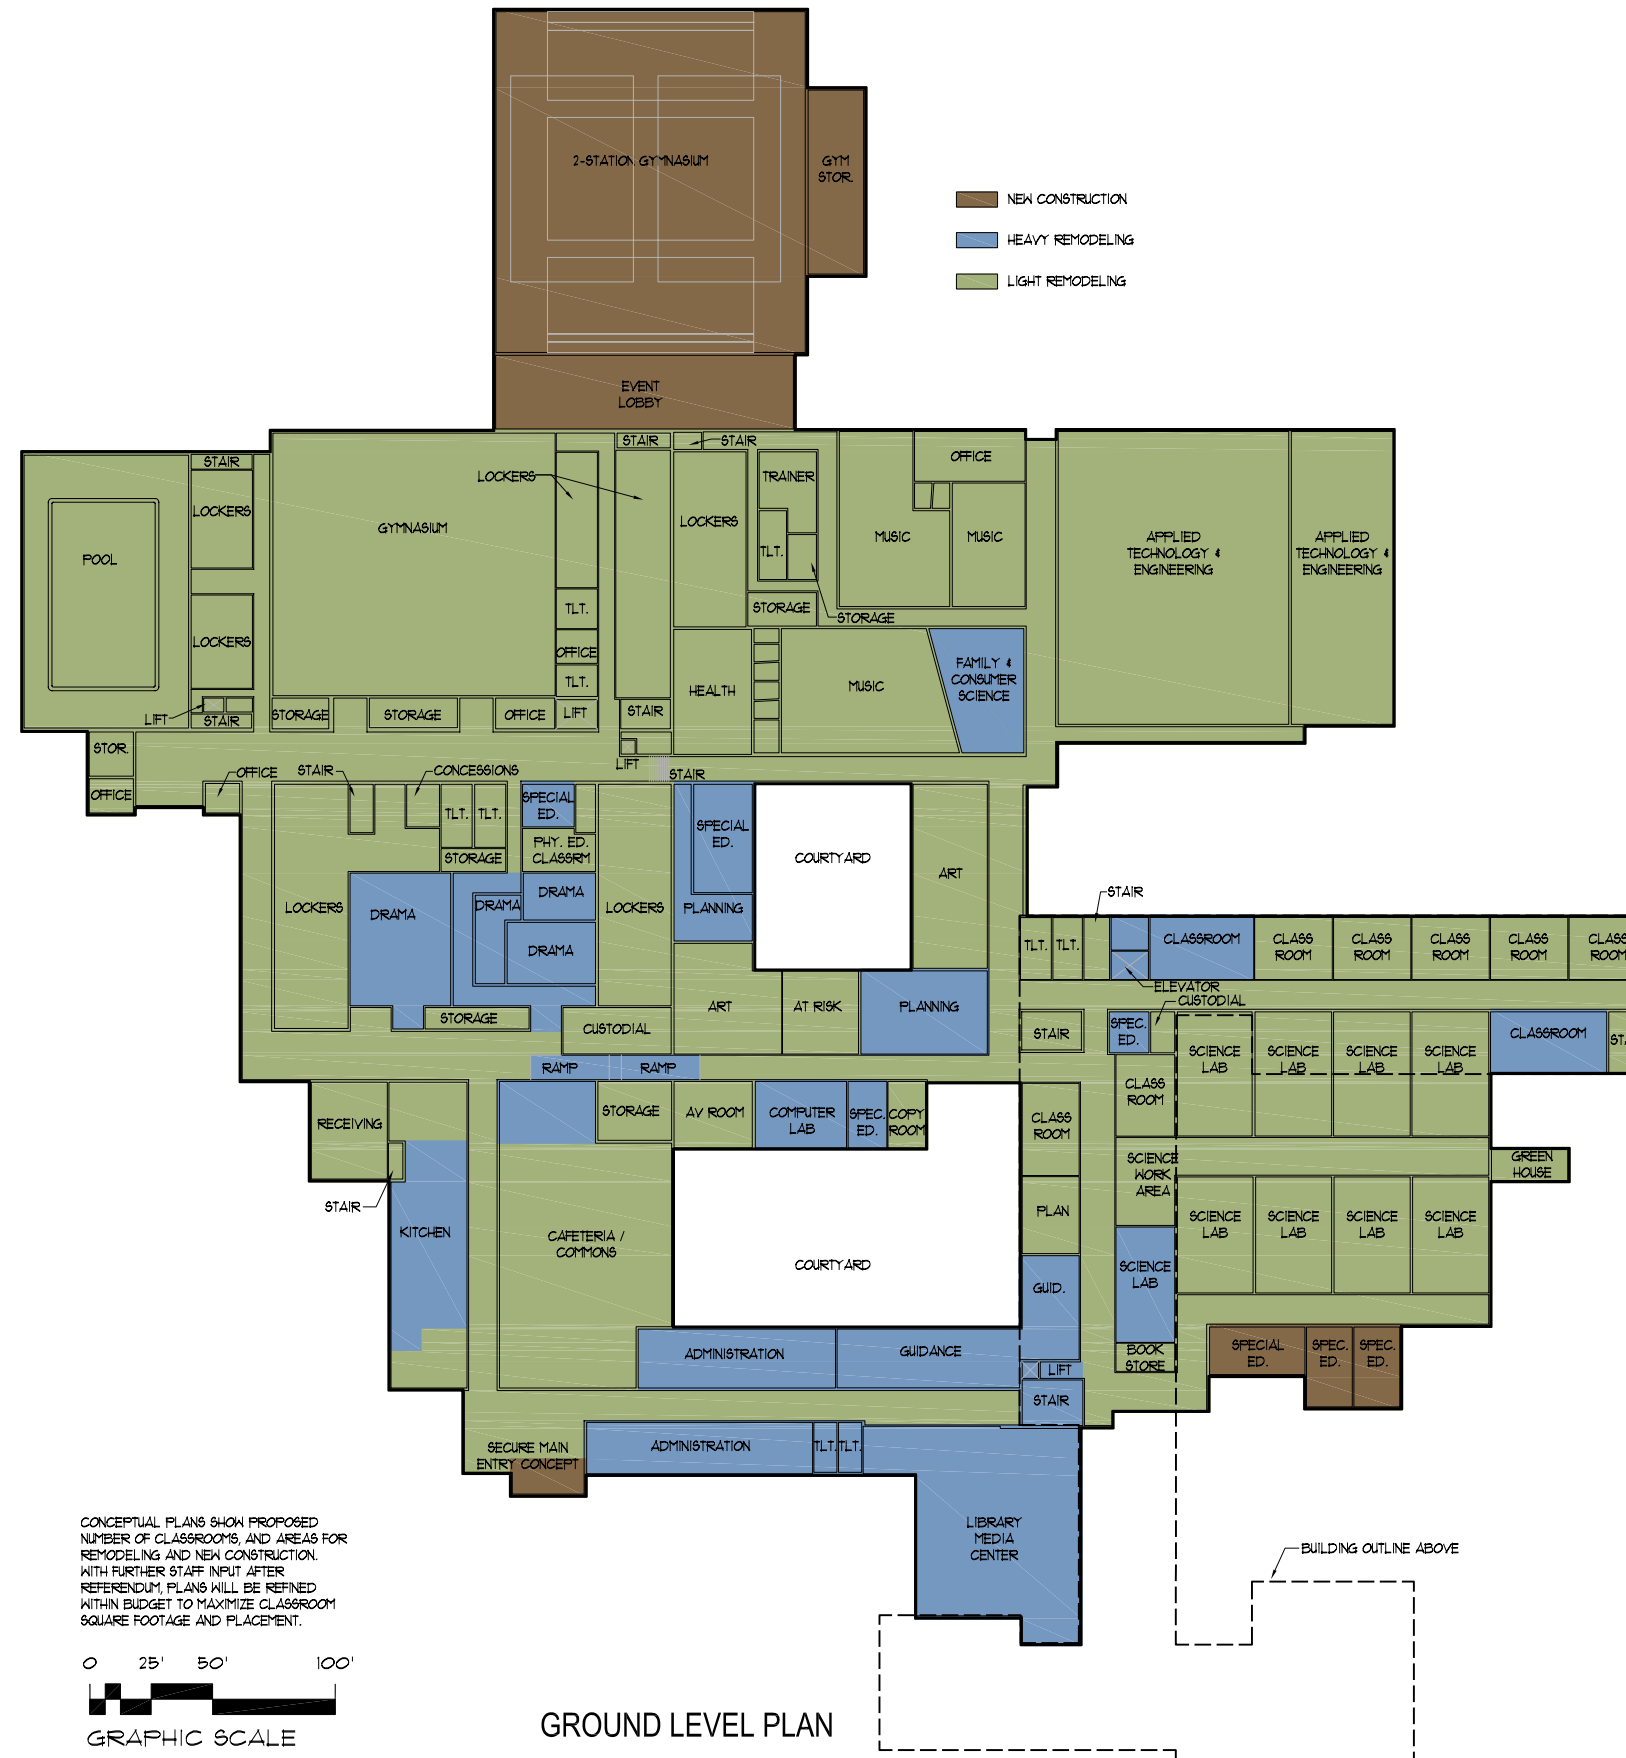

# ELMBROOK SCHOOL DISTRICT - BROOKFIELD CENTRAL HIGH SCHOOL

BROOKFIELD, WI

- NEW CONSTRUCTION
- HEAVY REMODELING
- LIGHT REMODELING

CONCEPTUAL PLANS SHOW PROPOSED NUMBER OF CLASSROOMS, AND AREAS FOR REMODELING AND NEW CONSTRUCTION. WITH FURTHER STAFF INPUT AFTER REFERENDUM, PLANS WILL BE REFINED WITHIN BUDGET TO MAXIMIZE CLASSROOM SQUARE FOOTAGE AND PLACEMENT.

GROUND LEVEL PLAN